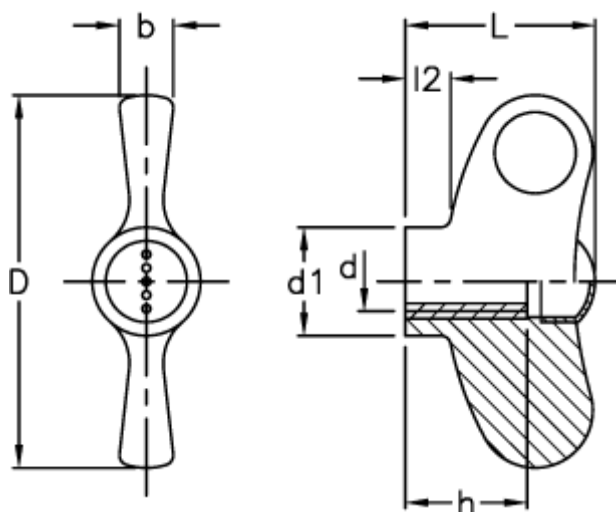

Article number: 23052232411

Description: E+G Wing nut
EWN.55 B-M8-C1, black cap

Measures

b	= 8
D	= 55
d1	= 16.0
d 6H	= M8
h	= 18
L	= 28
l2	= 6.5